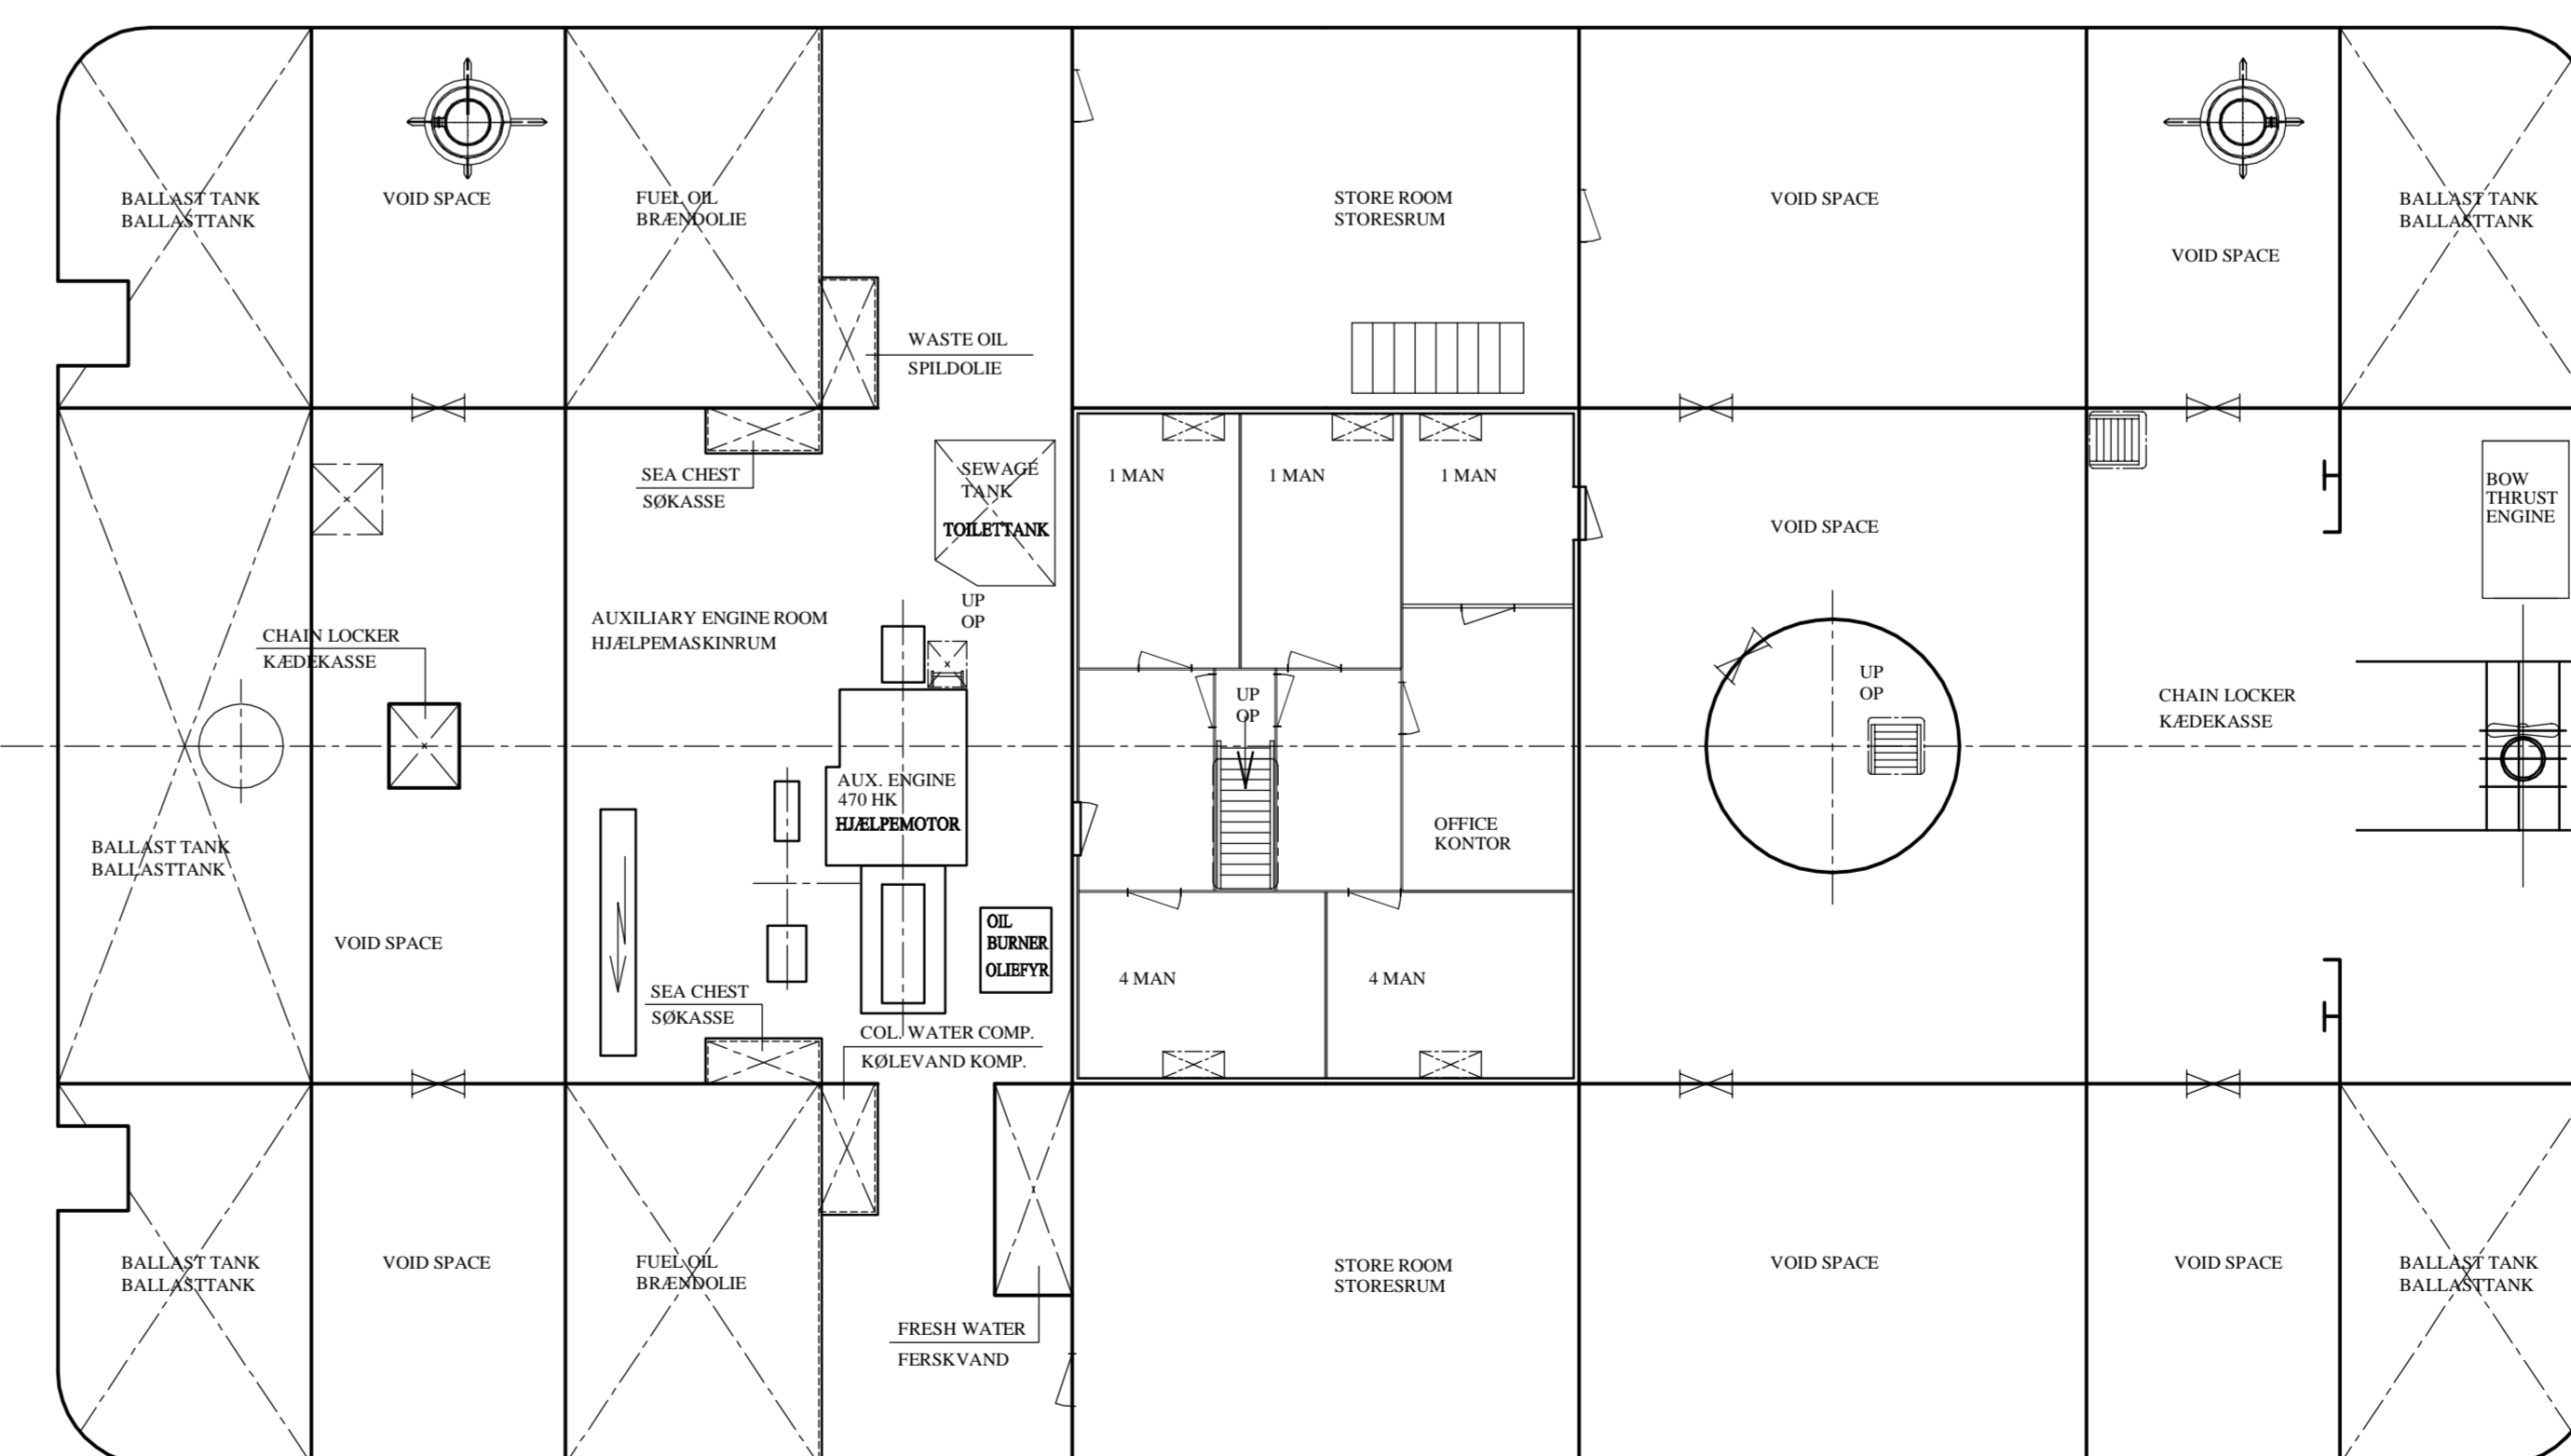

**CRANE DECK  
KRANDEK**

**ELEVATION - SB  
OPSTALT - SB**

**LOOKING AFT  
SET MOD AFTER**

# "SANNE A"

**MAIN DECK  
HOVEDDEK**

**BELOW MAIN DECK  
UNDER HOVEDDEK**

**PRINCIPAL DIMENSIONS**

LENGTH OVER ALL	36,00m
BREADTH MOULDED	20,40m
DEPTH MOULDED TO DECK	3,60m
DEPTH LOADED	2,10m
FRAME SPACING	3,60m

**HOVEDDIMENSIONER:**

LÆNGDE OVERALT	36,00m
BREDDER MOULDED	20,40m
DYBDE MOULDED TIL DÆK I BORDE	3,60m
DYBGANG LOADED	2,10m
SPANTEAFSTAND	3,60m

**JA REDERIET**  
BRÅ MØLLEVEJ 11, DK 8781 STENDERUP DENMARK, Tel: +45 7565 0094 Fax +45 7565 0994  
Email: jens@jashipping.com Web: www.jashipping.com

**CRANE VESSEL  
"SANNE A"  
GENERAL ARRANGEMENT**

Dato	20.07.2016
Skala	1:100
Sign.	MH/JK
Tegn nr.	JK_336.006.009