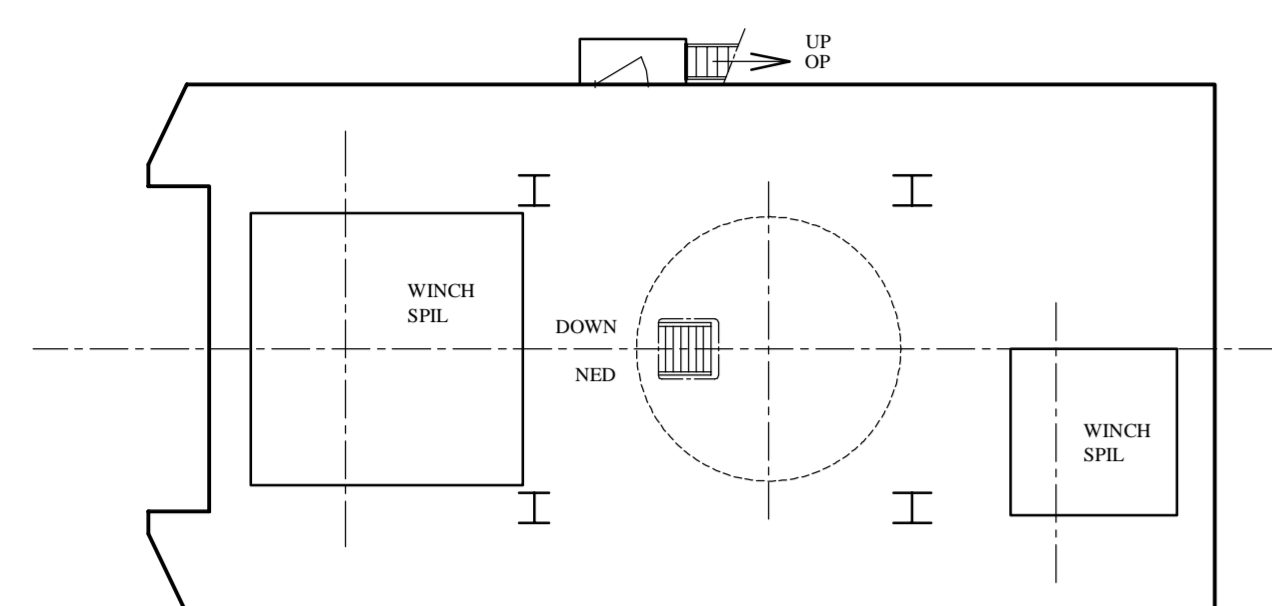

**CRANE DECK  
KRANDEK**

**ELEVATION - SB  
OPSTALT - SB**

**LOOKING AFT  
SET MOD AFTER**

# "SANNE A"

**MAIN DECK  
HOVEDDEK**

**BELOW MAIN DECK  
UNDER HOVEDDEK**

**PRINCIPAL DIMENSIONS**

LENGTH OVER ALL	36,00m
BREADTH MOULDED	20,40m
DEPTH MOULDED TO DECK	3,60m
DEPTH LOADED	2,10m
FRAME SPACING	3,60m

**HOVEDDIMENSIONER:**

LÆNGDE OVERALT	36,00m
BREDDER MOULDED	20,40m
DYBDE MOULDED TIL DÆK I BORDE	3,60m
DYBGANG LOADED	2,10m
SPANTEAFSTAND	3,60m

**JA REDERIET**  
BRÅ MØLLEVEJ 11, DK 8781 STENDERUP DENMARK, Tel: +45 7565 0094 Fax +45 7565 0994  
Email: jens@jashipping.com Web: www.jashipping.com

**CRANE VESSEL  
"SANNE A"  
GENERAL ARRANGEMENT**

Dato	20.07.2016
Skala	1:100
Sign.	MH/JK
Tegn nr.	JK_336.006.009