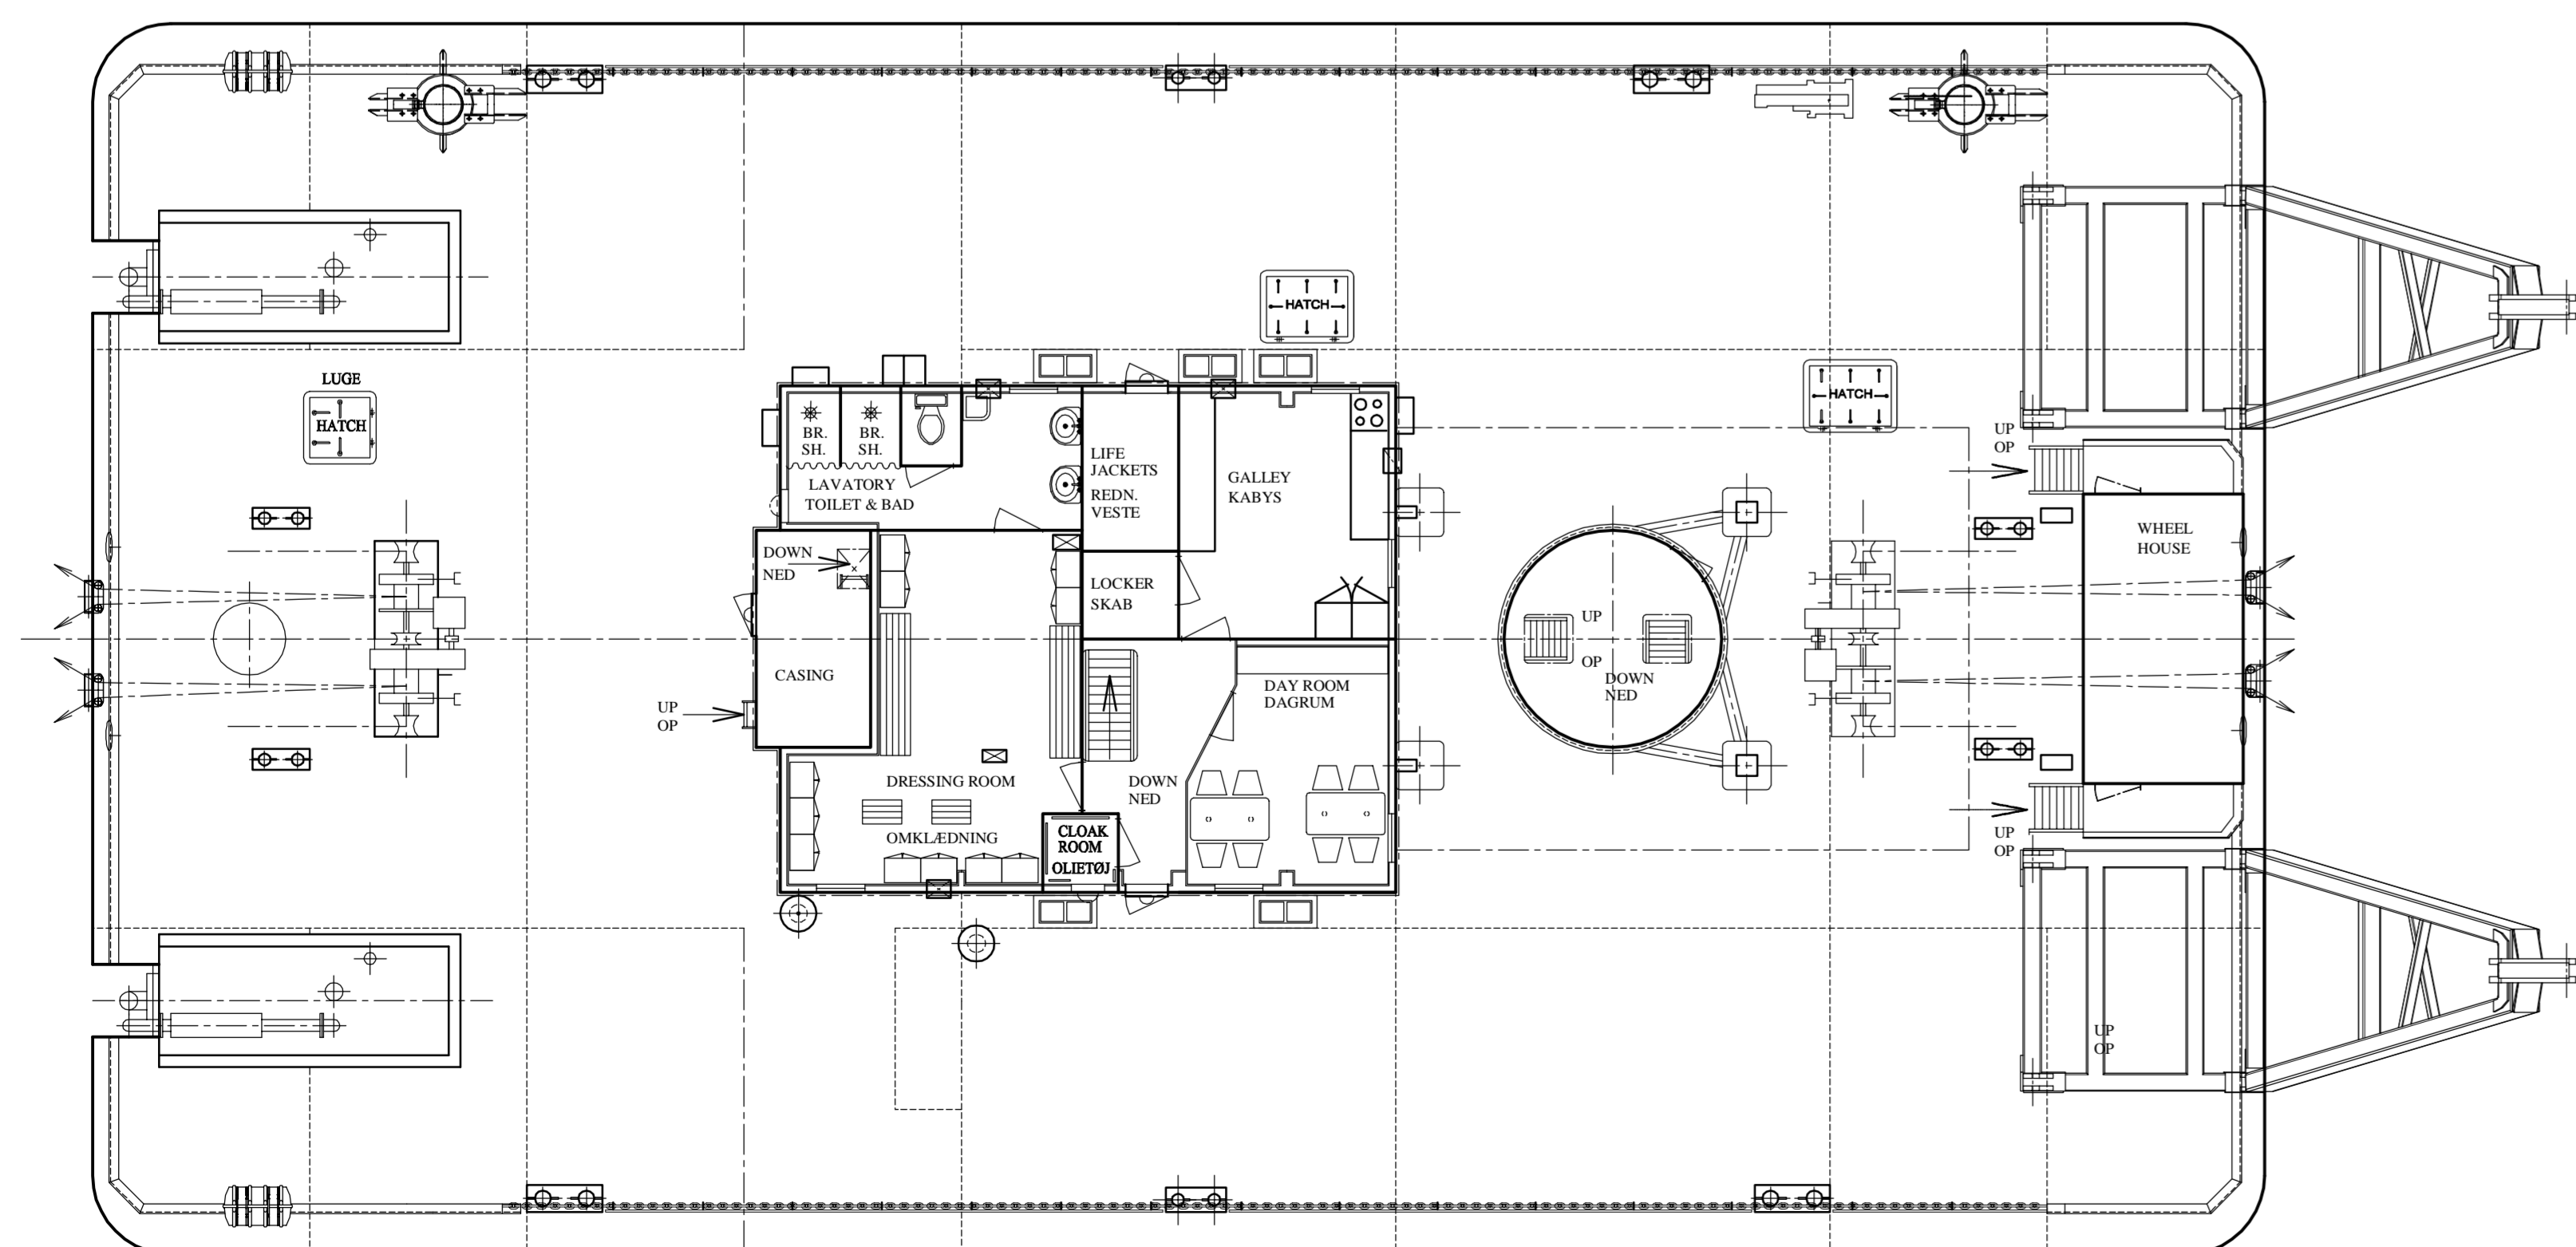

**CRANE DECK  
KRANDEK**

**ELEVATION - SB  
OPSTALT - SB**

**LOOKING AFT  
SET MOD AFTER**

# "SANNE A"

**MAIN DECK  
HOVEDDEK**

**BELOW MAIN DECK  
UNDER HOVEDDEK**

**PRINCIPAL DIMENSIONS**

LENGTH OVER ALL	36,00m
BREADTH MOULDED	20,40m
DEPTH MOULDED TO DECK	3,60m
DEPTH LOADED	2,10m
FRAME SPACING	3,60m

**HOVEDDIMENSIONER:**

LÆNGDE OVERALT	36,00m
BREDDER MOULDED	20,40m
DYBDE MOULDED TIL DÆK I BORDE	3,60m
DYBGANG LOADED	2,10m
SPANTEAFSTAND	3,60m

**JA REDERIET**  
BRÅ MØLLEVEJ 11, DK 8781 STENDERUP DENMARK, Tel: +45 7565 0094 Fax +45 7565 0994  
Email: jens@jashipping.com Web: www.jashipping.com

**CRANE VESSEL  
"SANNE A"  
GENERAL ARRANGEMENT**

Dato	20.07.2016
Skala	1:100
Sign.	MH/JK
Tegn nr.	JK_336.006.009