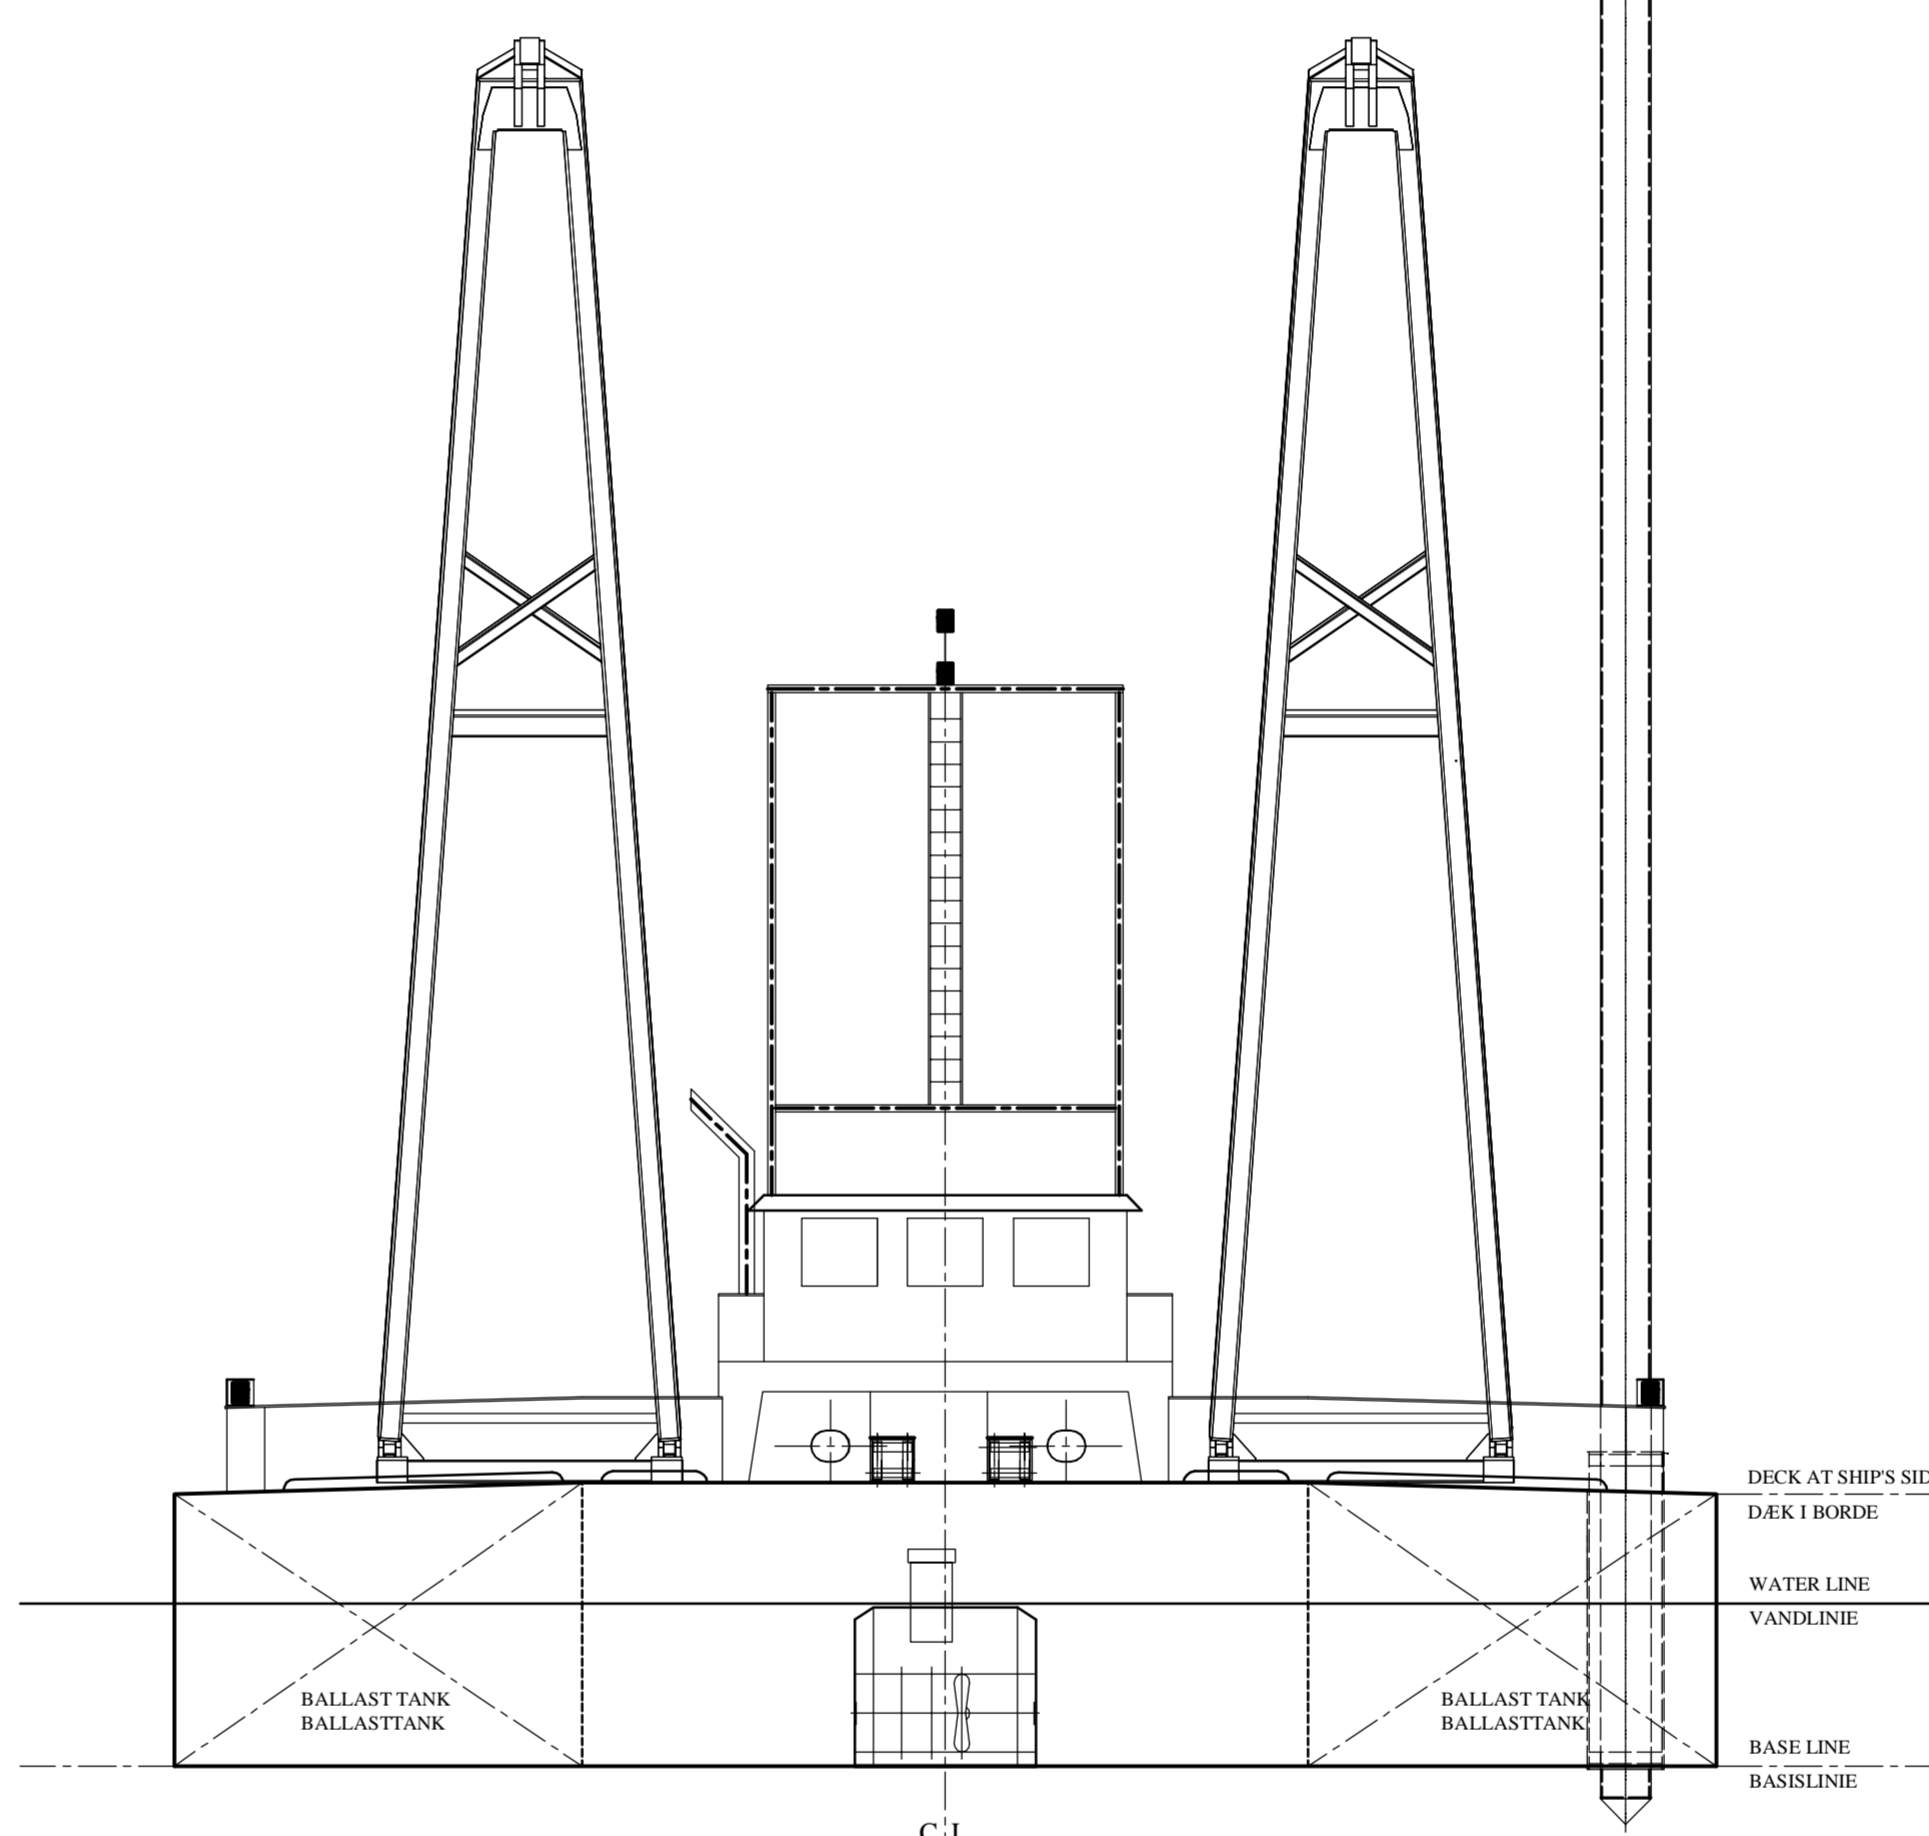

**CRANE DECK  
KRANDEK**

**ELEVATION - SB  
OPSTALT - SB**

**LOOKING AFT  
SET MOD AFTER**

# "SANNE A"

**MAIN DECK  
HOVEDDEK**

**BELOW MAIN DECK  
UNDER HOVEDDEK**

**PRINCIPAL DIMENSIONS**

LENGTH OVER ALL	36,00m
BREADTH MOULDED	20,40m
DEPTH MOULDED TO DECK	3,60m
DEPTH LOADED	2,10m
FRAME SPACING	3,60m

**HOVEDDIMENSIONER:**

LÆNGDE OVERALT	36,00m
BREDDER MOULDED	20,40m
DYBDE MOULDED TIL DÆK I BORDE	3,60m
DYBGANG LOADED	2,10m
SPANTEAFSTAND	3,60m

**JA REDERIET**  
BRÅ MØLLEVEJ 11, DK 8781 STENDERUP DENMARK, Tel: +45 7565 0094 Fax +45 7565 0994  
Email: jens@jashipping.com Web: www.jashipping.com

**CRANE VESSEL  
"SANNE A"  
GENERAL ARRANGEMENT**

Dato	20.07.2016
Skala	1:100
Sign.	MH/JK
Tegn nr.	JK_336.006.009