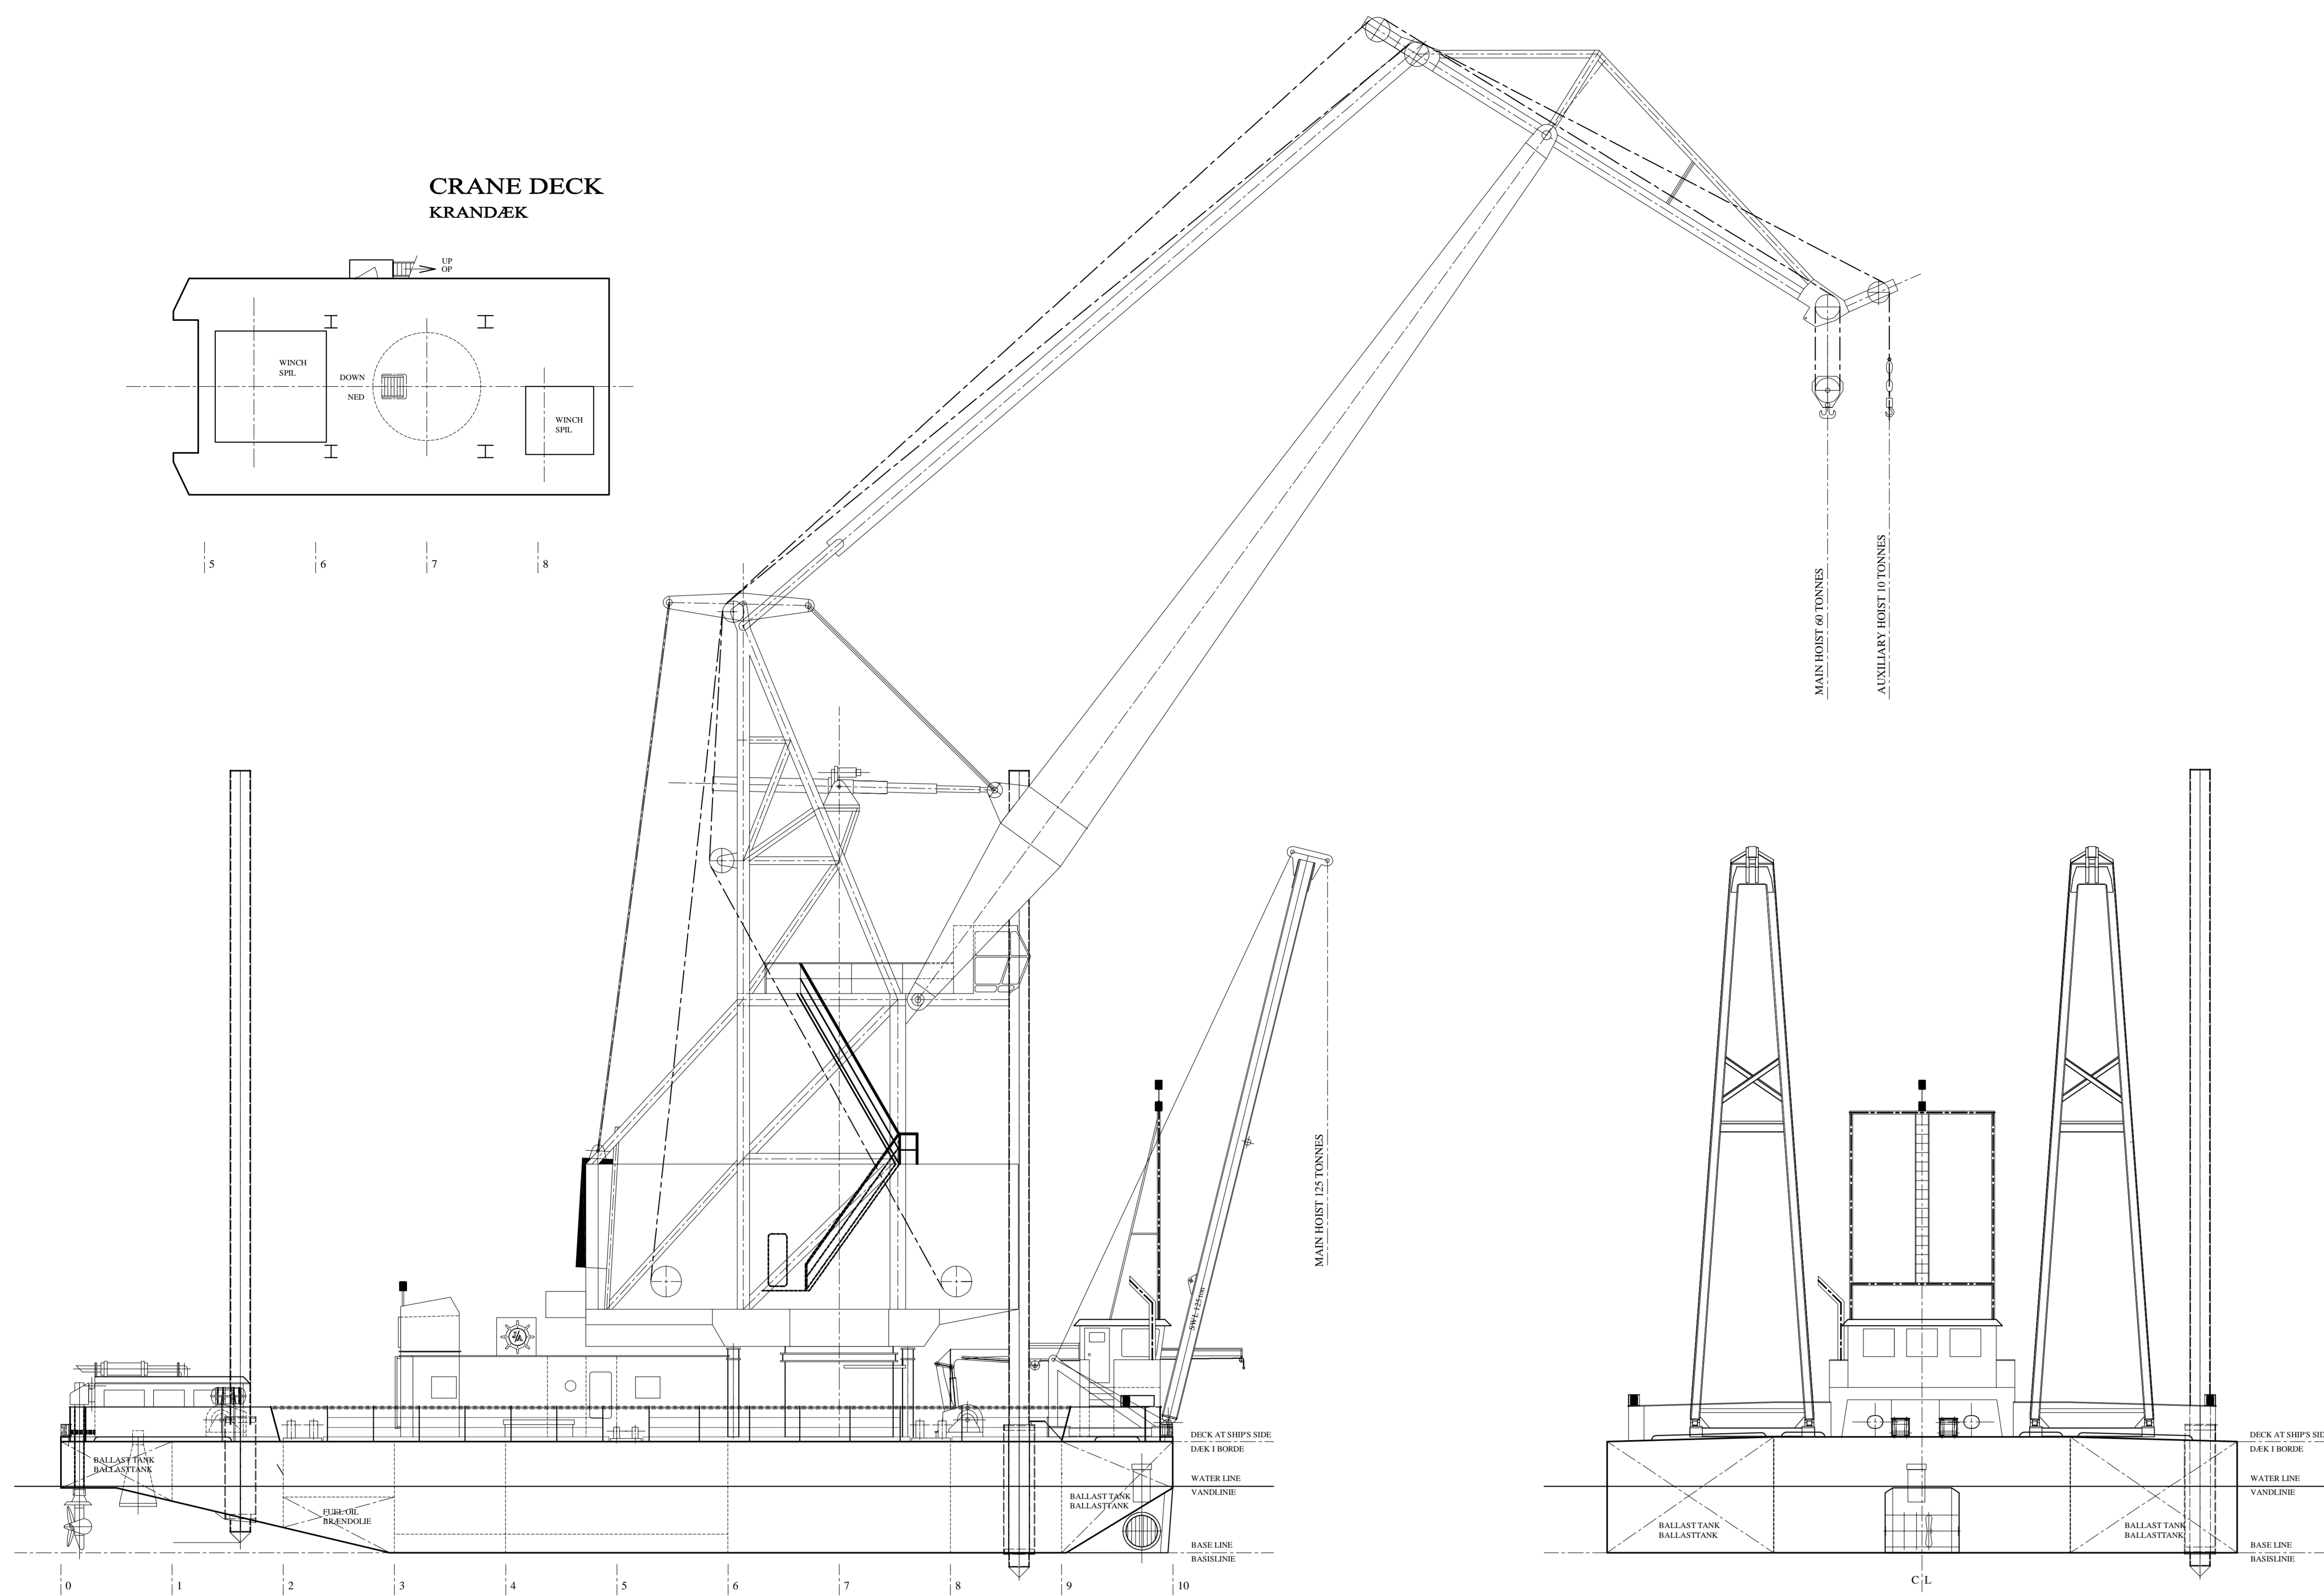

**CRANE DECK  
KRANDEK**

**ELEVATION - SB  
OPSTALT - SB**

**LOOKING AFT  
SET MOD AFTER**

# "SANNE A"

**MAIN DECK  
HOVEDDEK**

**BELOW MAIN DECK  
UNDER HOVEDDEK**

**PRINCIPAL DIMENSIONS**

LENGTH OVER ALL	36,00m
BREADTH MOULDED	20,40m
DEPTH MOULDED TO DECK	3,60m
DEPTH LOADED	2,10m
FRAME SPACING	3,60m

**HOVEDDIMENSIONER:**

LÆNGDE OVERALT	36,00m
BREDDER MOULDED	20,40m
DYBDE MOULDED TIL DÆK I BORDE	3,60m
DYBGANG LOADED	2,10m
SPANTEAFSTAND	3,60m

**JA REDERIET**  
BRÅ MØLLEVEJ 11, DK 8781 STENDERUP DENMARK, Tel: +45 7565 0094 Fax +45 7565 0994  
Email: jens@jashipping.com Web: www.jashipping.com

**CRANE VESSEL  
"SANNE A"  
GENERAL ARRANGEMENT**

Dato	20.07.2016
Skala	1:100
Sign.	MH/JK
Tegn nr.	JK_336.006.009