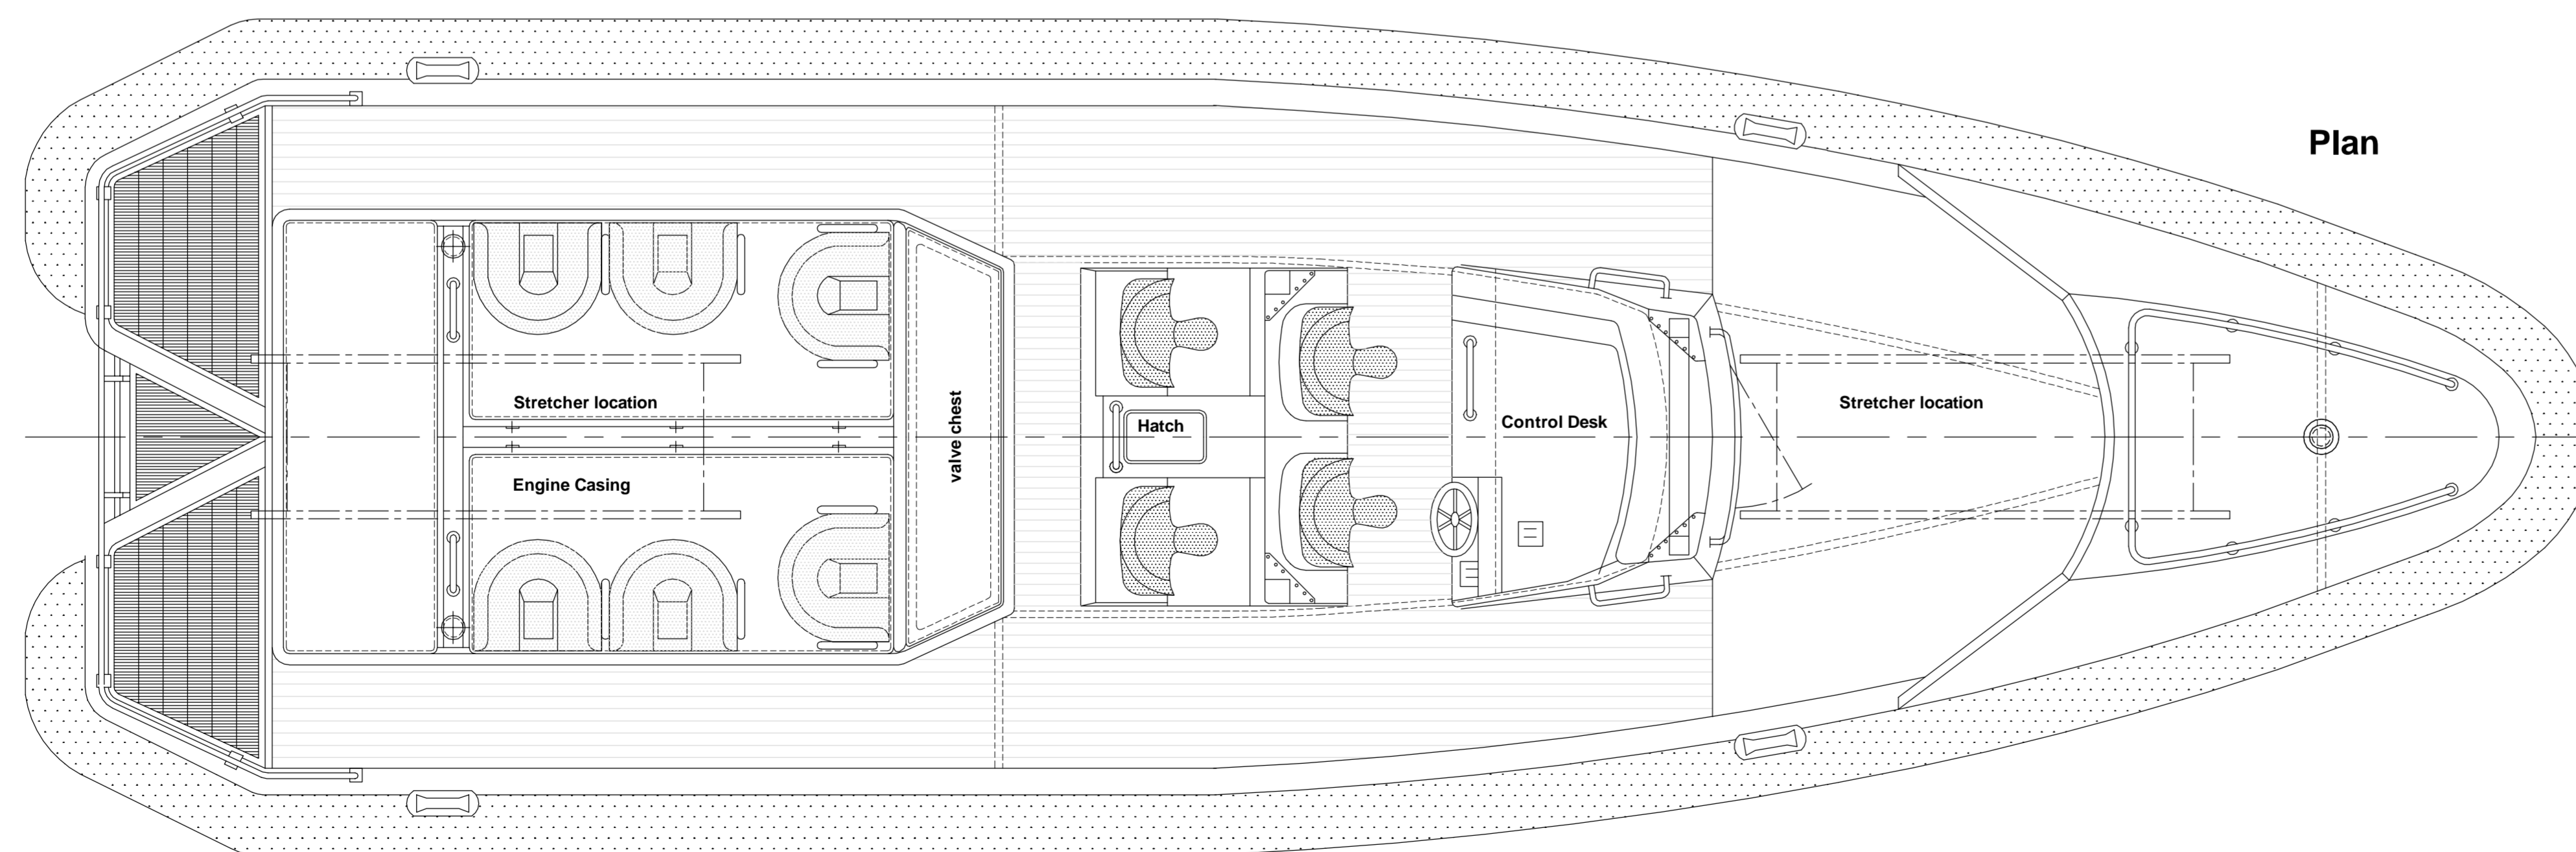

Seen from fore

Section in Engine Room seen from fore

Main Dimensions:

Length o.a.	10.50 m
Length excl. fender	9.20 m
Breadth o.a.	3.40 m
Breadth excl. fender	2.90 m
Depth	1.30 m
Max. Speed	35 knots
Lambda 1/100	5 g