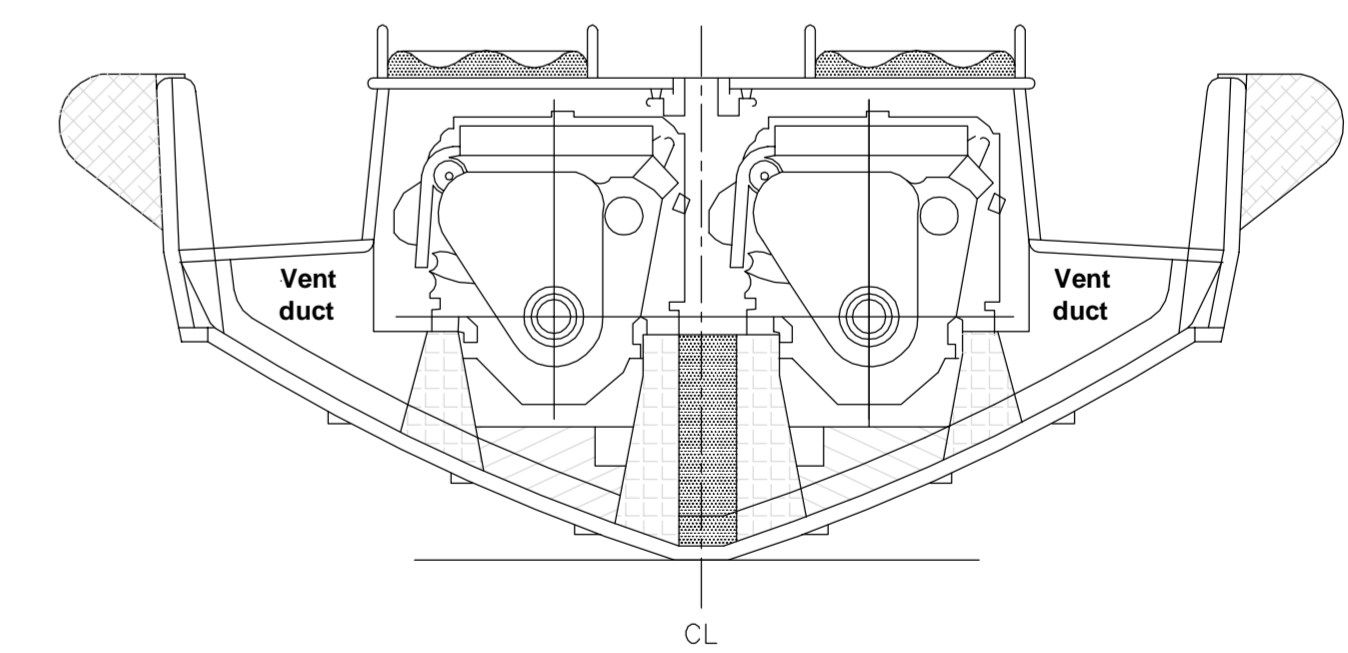

Seen from fore

Section in Engine Room seen from fore

Main Dimensions:

Length o.a.	10.50 m
Length excl. fender	9.20 m
Breadth o.a.	3.40 m
Breadth excl. fender	2.90 m
Depth	1.30 m
Max. Speed	35 knots
Lambda 1/100	5 g